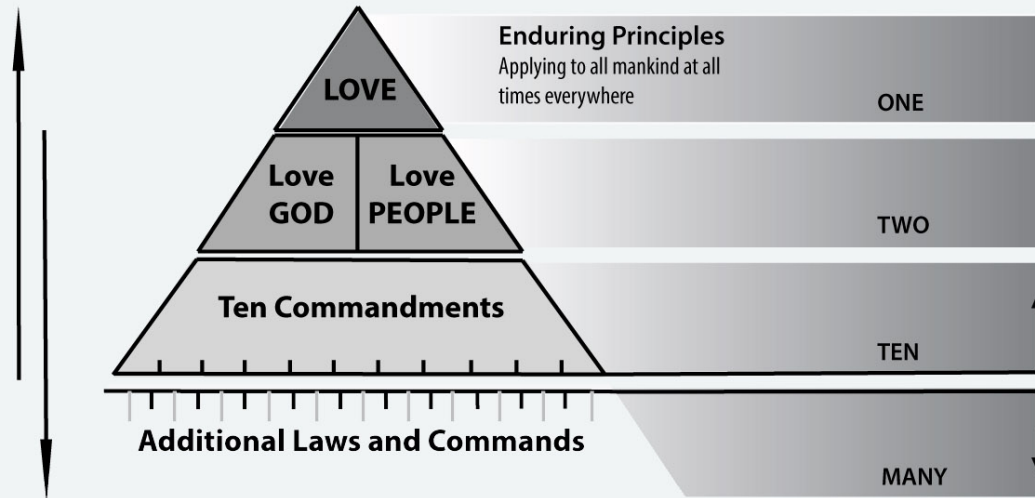

PERSPECTIVES ON PAUL

Session November 18, 2020, 6:30 PM Central Time

Romans 6 & 7

GROWING TOWARD GOD: RESTORING THE IDEAL

External commands become internalized and therefore LESS AND LESS necessary as the law is written on the heart: "No longer shall each man teach his neighbor and each his brother, saying, 'Know the Lord,' for they shall all know me" (Jer. 31:34)

Commentary:
Additional commands applying the ONE, the TWO, and the TEN in TIME and PLACE

FALLING AWAY FROM GOD: APPLYING THE IDEAL

External commands become necessary and MORE AND MORE specific as the internal law disappears from the hardened human heart: "For your hardness of heart Moses allowed you to divorce your wives, but from the beginning it was not so" (Matt. 19:8)